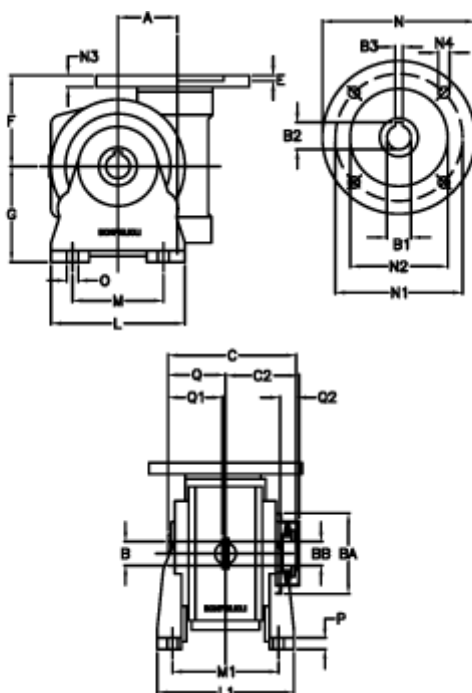

Article number: 390204900733216

Description: Worm Gear with Torque Limiter
VF 49-L1-V-7 P80B5

Measures

a	= 49.50	C2	= 63,5	M1	= 98.5	Q	= 51.0
B	= 25	Description	= VF 49V-xx-80B14	N	= 120	Q1	= 41
B1 E7	= 19	E	= 3.0	N1	= 100	Q2	= 15
B2	= 21.8	F	= 70	N2	= 80		
B3 H9	= 6	g	= 82	N3	= 10.0		
BA	= 63	L	= 110	N4	= 7		
BB H7	= 14	L1	= 124.0	O	= 8.5		
C	= 105	m	= 63	P	= 12		